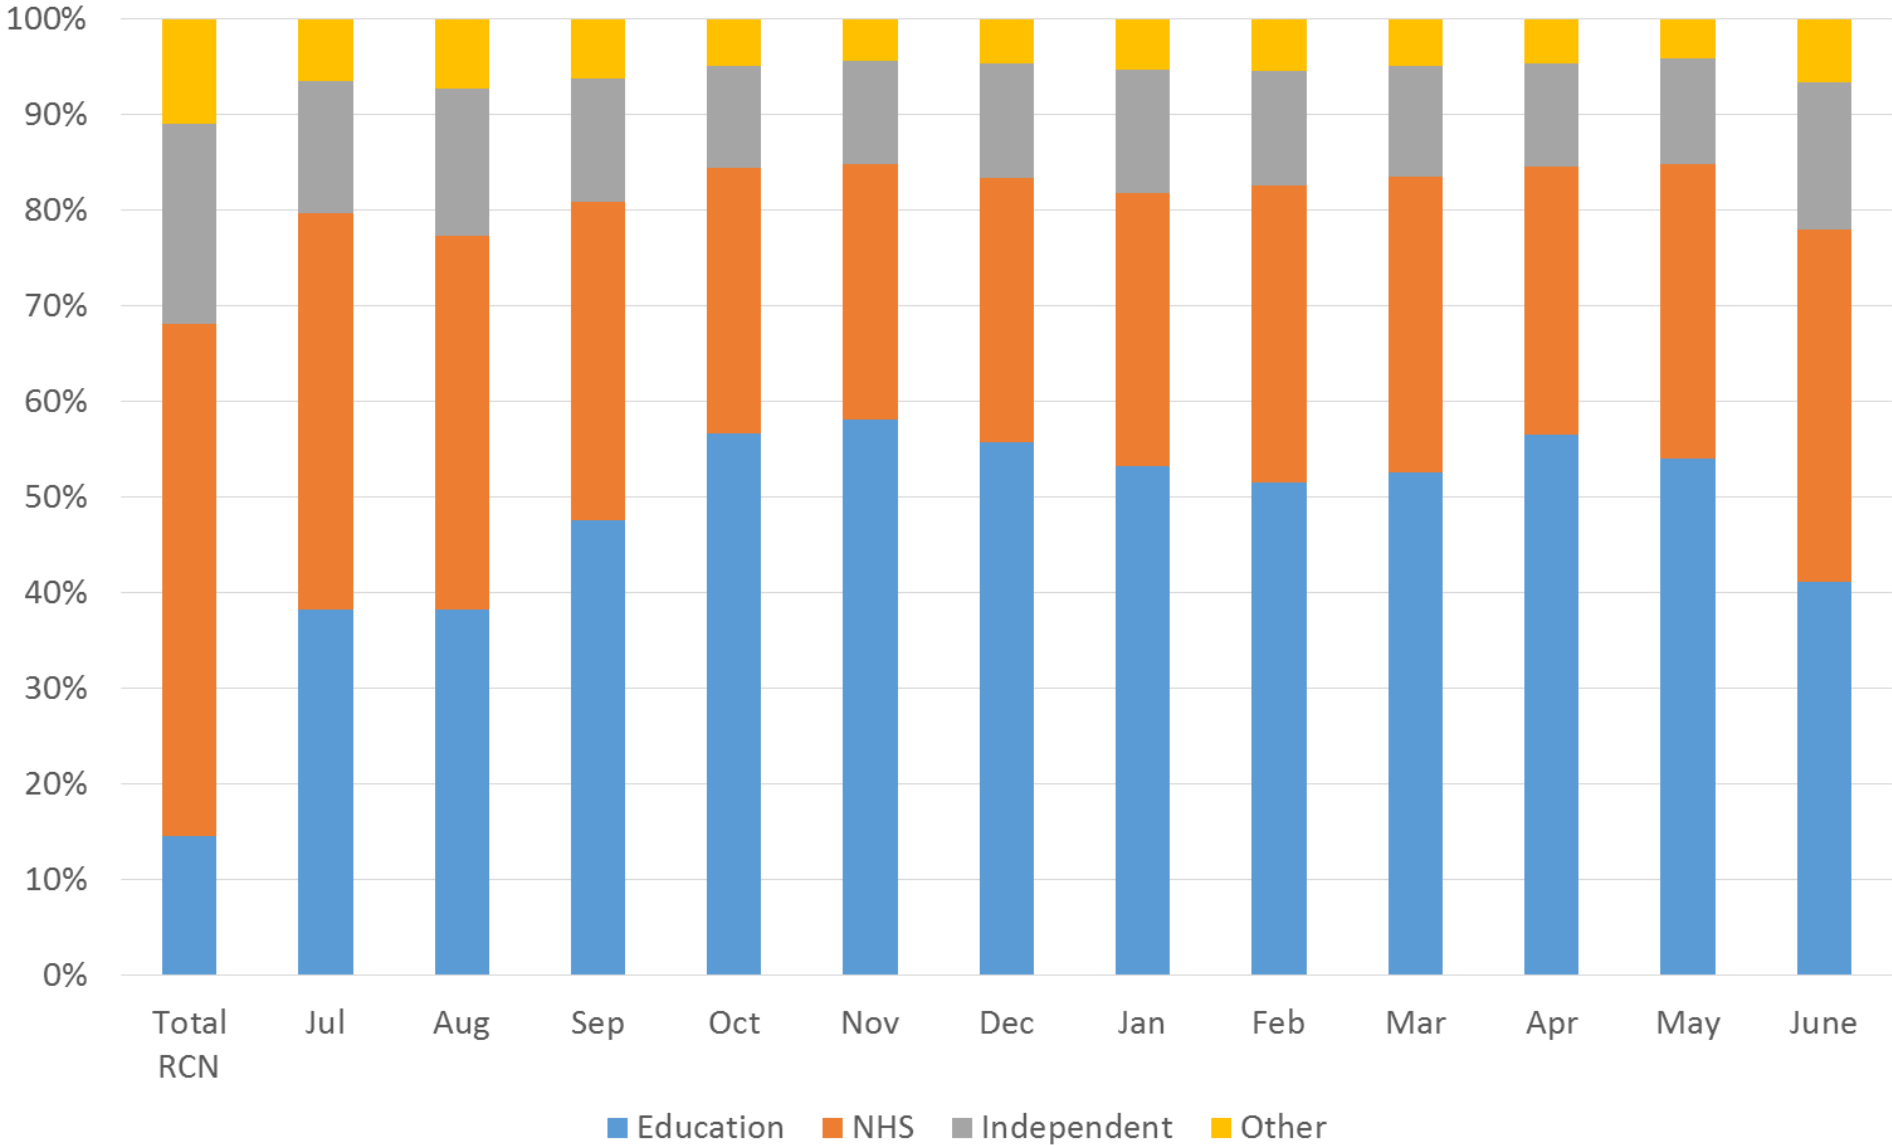

New insights into online Library users

Elizabeth Pinel

Customer Services Manager

RCN Library and Archive Service

@RCNLibraries

Library & Archive Service, July 2017 - June 2018

eLibrary users: membership type, July 2017 - June 2018

eLibrary users: sector, July 2017 - June 2018

eLibrary users: English region, July 2017 - June 2018

eLibrary users: English regions and student membership