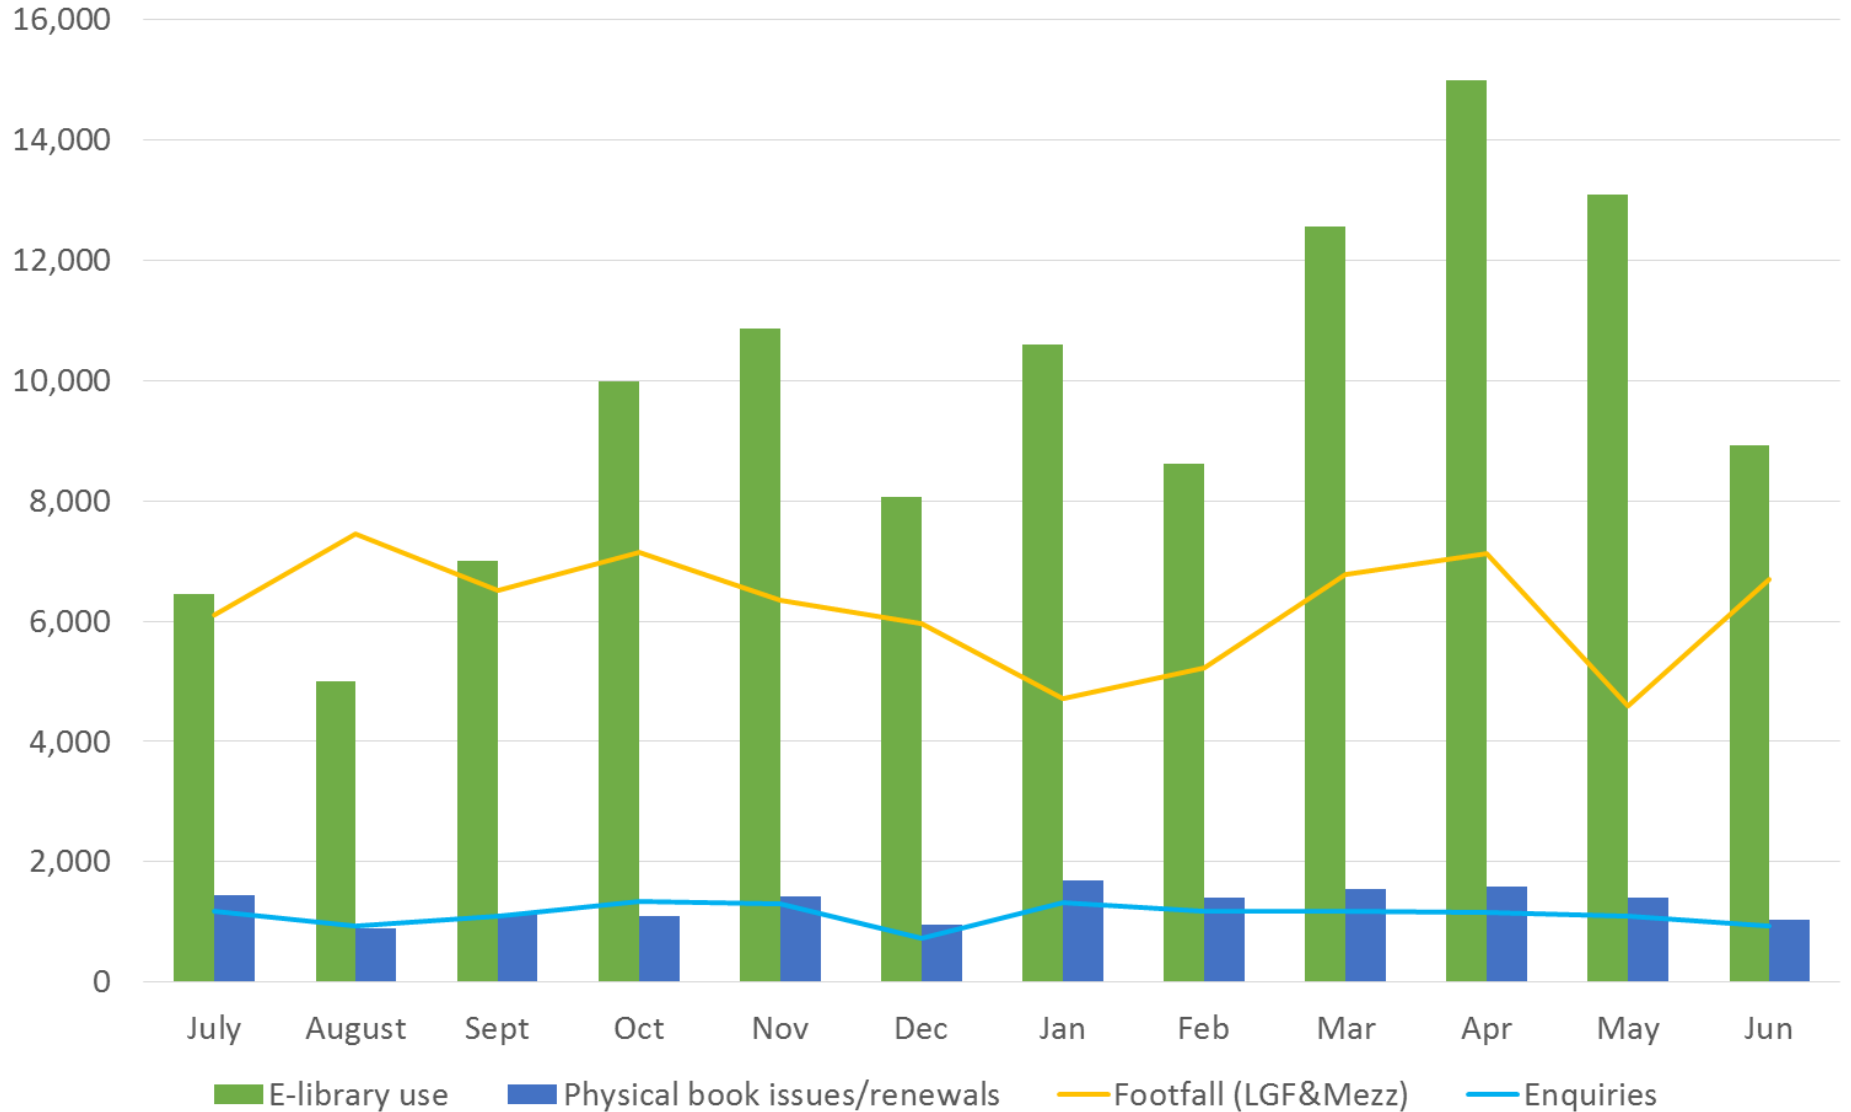

New insights into online Library users

Elizabeth Pinel

Customer Services Manager

RCN Library and Archive Service

@RCNLibraries

Library & Archive Service, July 2017 - June 2018

eLibrary users: membership type, July 2017 - June 2018

eLibrary users: sector, July 2017 - June 2018

eLibrary users: English region, July 2017 - June 2018

eLibrary users: English regions and student membership