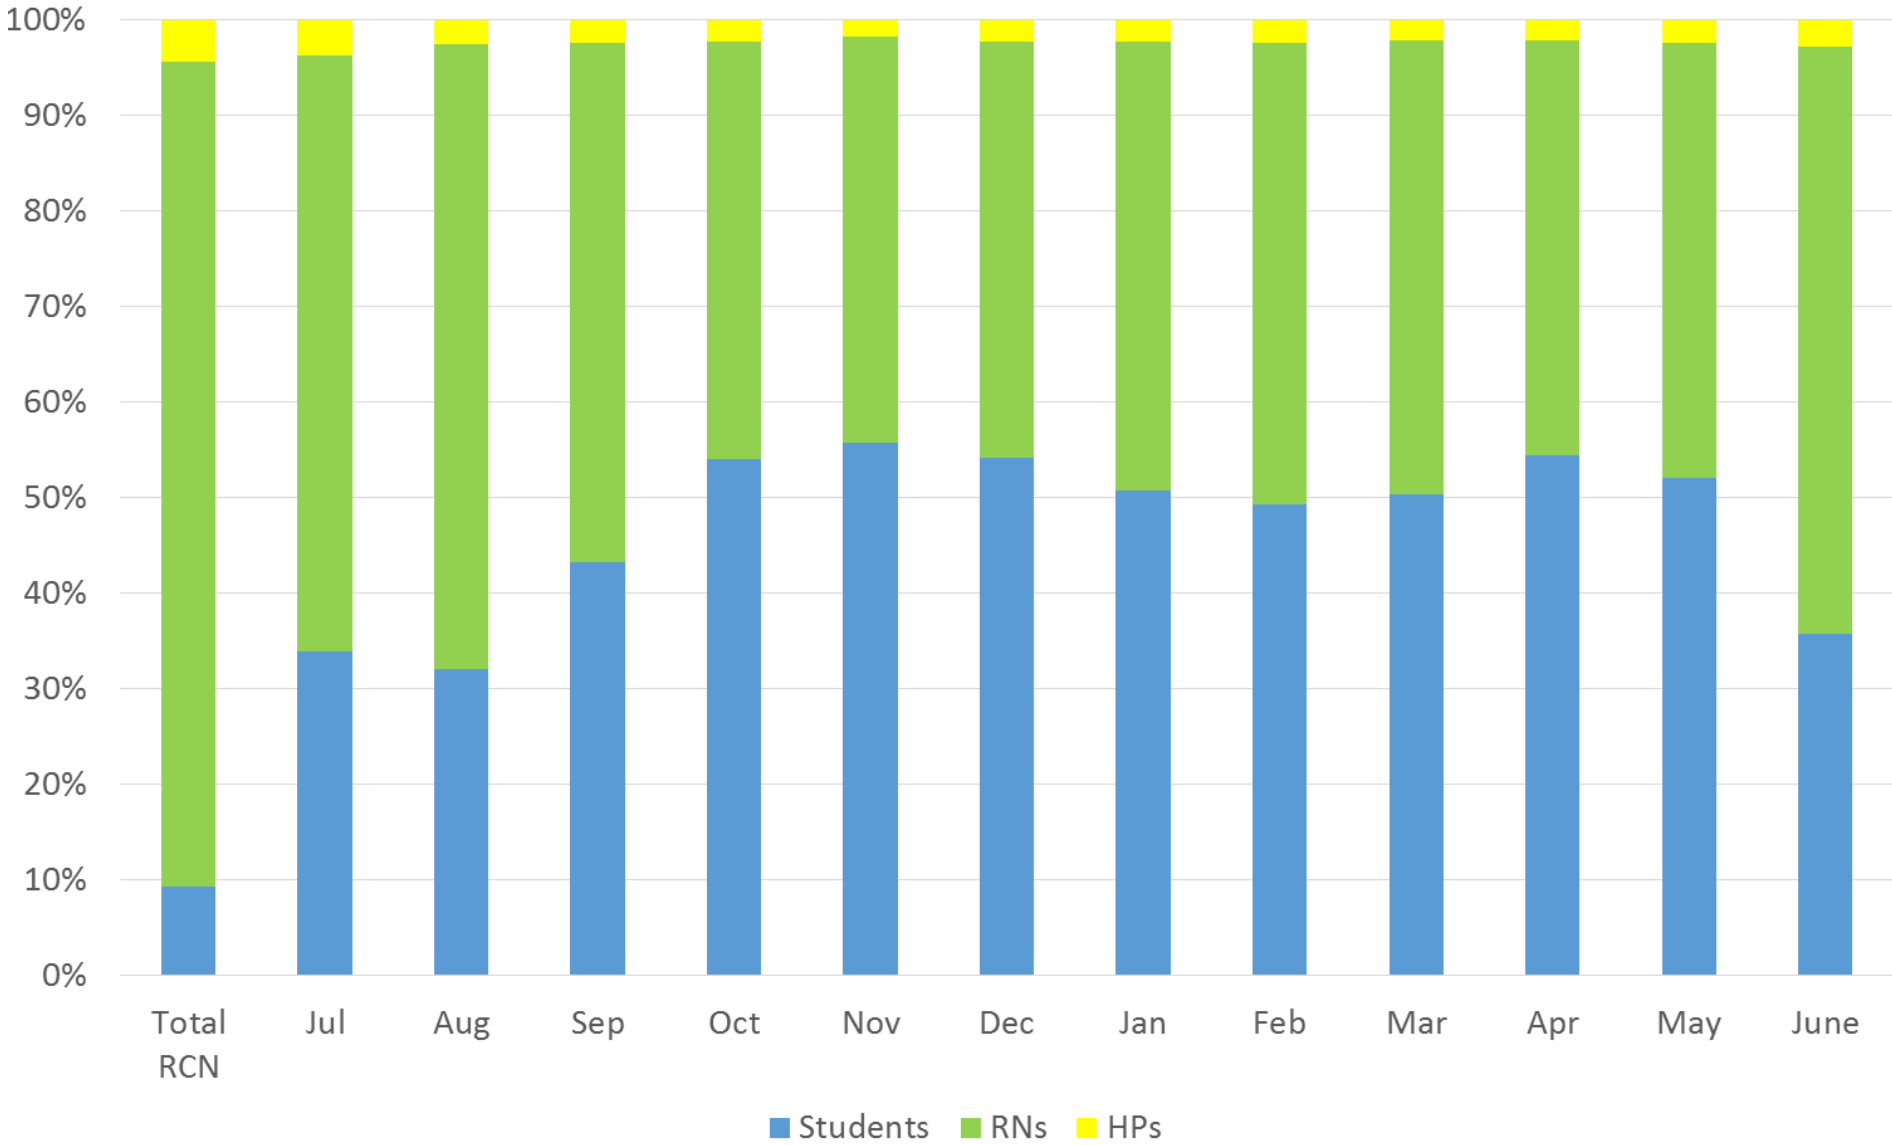

New insights into online Library users

Elizabeth Pinel

Customer Services Manager

RCN Library and Archive Service

@RCNLibraries

Library & Archive Service, July 2017 - June 2018

eLibrary users: membership type, July 2017 - June 2018

eLibrary users: sector, July 2017 - June 2018

eLibrary users: English region, July 2017 - June 2018

eLibrary users: English regions and student membership