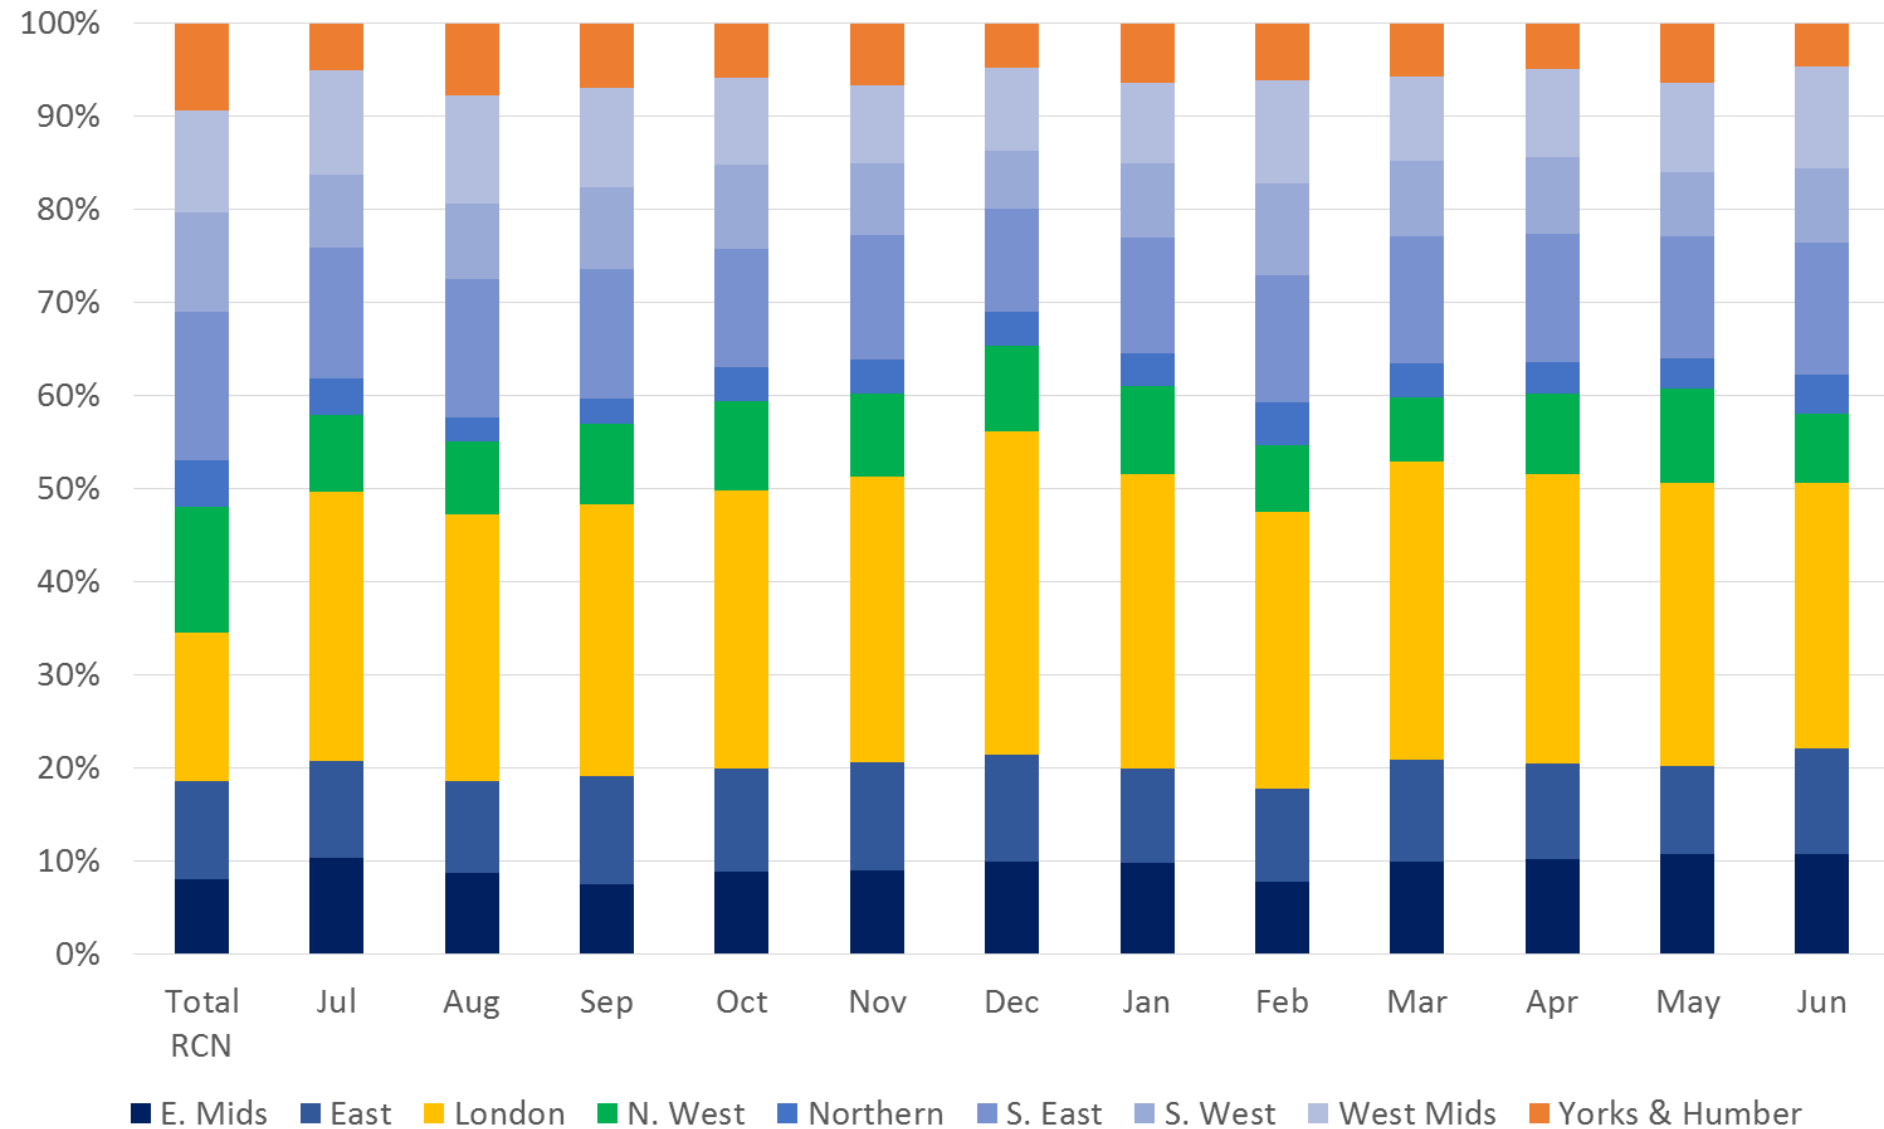

eLibrary users: sector, July 2017 - June 2018

eLibrary users: English region, July 2017 - June 2018

eLibrary users: English regions and student membership